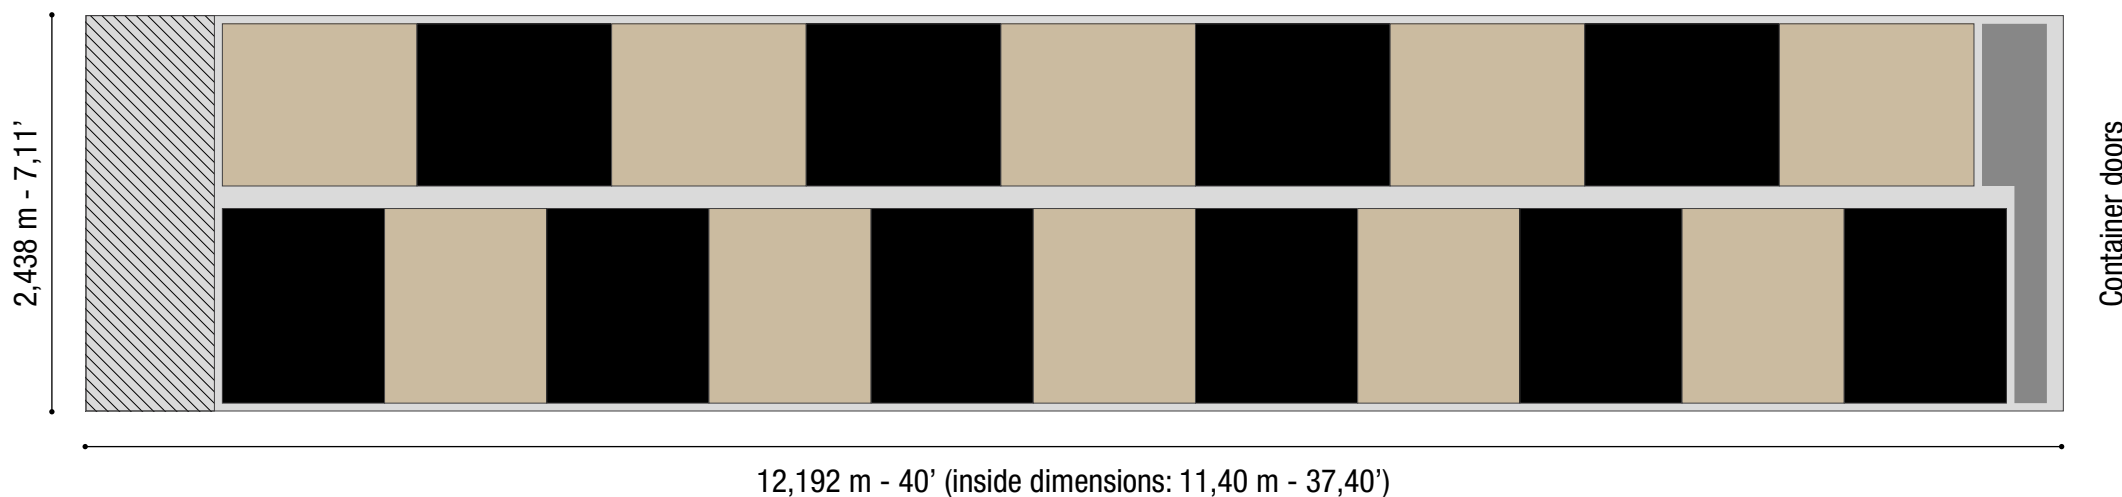

Overseas Transport Systems

LOADING CAPACITY

Space for 1 to 1,5 floor loaded pallet.

Generator set.

CONTAINER	PALLET	LOADING
40' REEFER container	VMF pallets 100 cm (39,37") x 120 cm (47,24")	20 pallets (+ 1 to 1,5 floor loaded pallet)

For the generator set to work properly and to ensure efficient air circulation, cases must be loaded below the red line indicated inside the container.