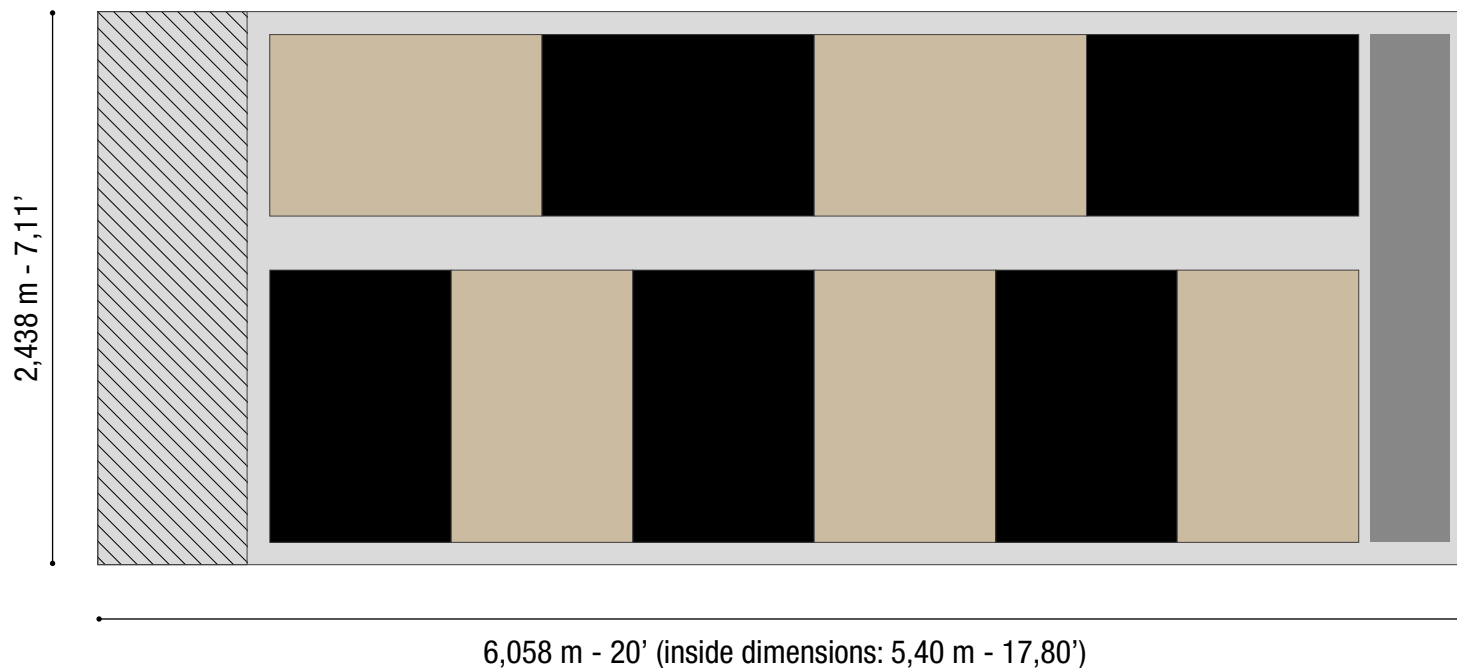

Overseas Transport Systems

LOADING CAPACITY

Space for 2 floor loaded pallet.

Generator set.

CONTAINER	PALLET	LOADING
20' REEFER container	EURO pallets 80 cm (31,5") x 120 cm (47,24")	10 pallets (+ 2 floor loaded pallet)

For the generator set to work properly and to ensure efficient air circulation, cases must be loaded below the red line indicated inside the container.