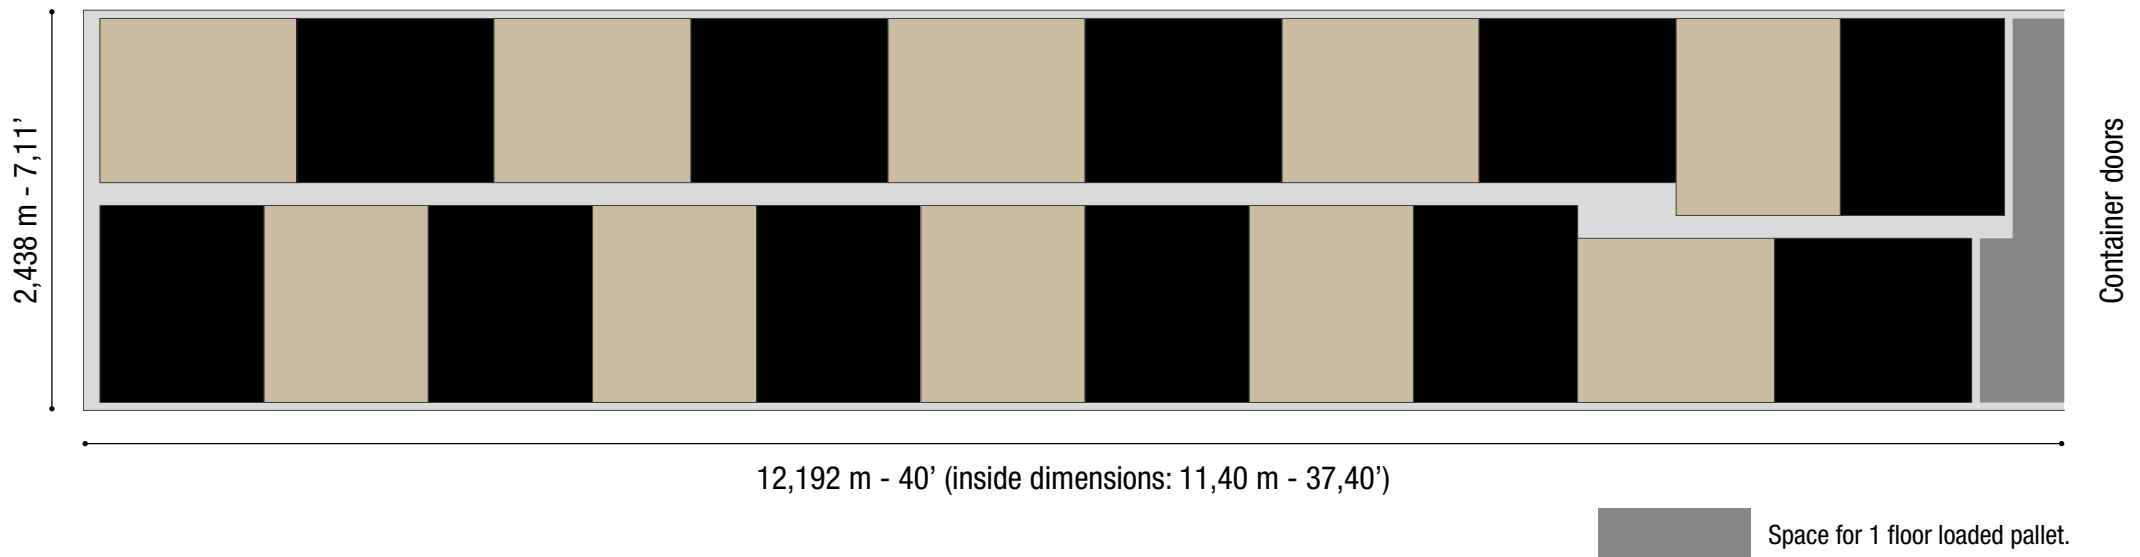

LOADING CAPACITY

Overseas Transport Systems

CONTAINER	PALLET	LOADING
40' DRY container	VMF pallets 100 cm (39,37") x 120 cm (47,24")	21 pallets (+ 1 floor loaded pallet)