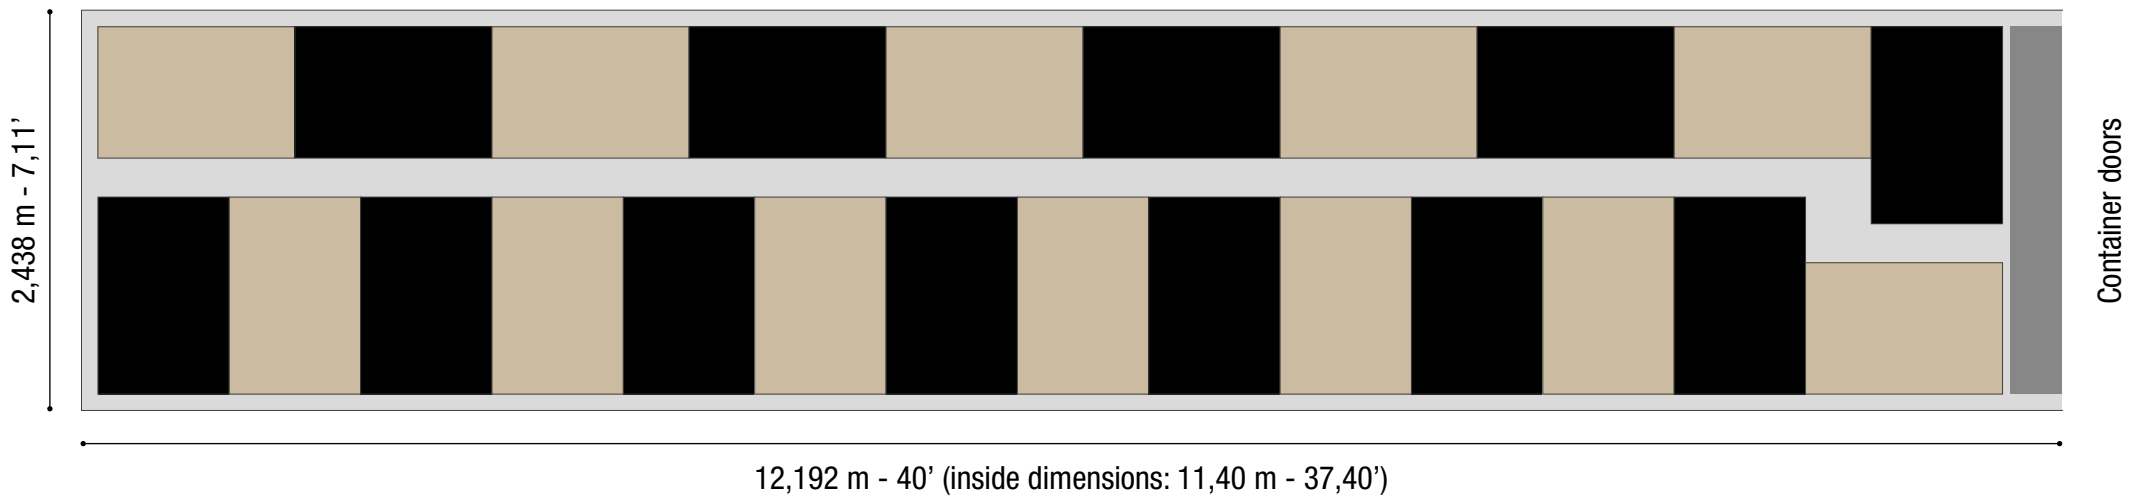

LOADING CAPACITY

Overseas Transport Systems

Space for 1 floor loaded pallet.

CONTAINER	PALLET	LOADING
40' DRY container	EURO pallets 80 cm (31,5") x 120 cm (47,24")	24 pallets (+ 1 floor loaded pallet)