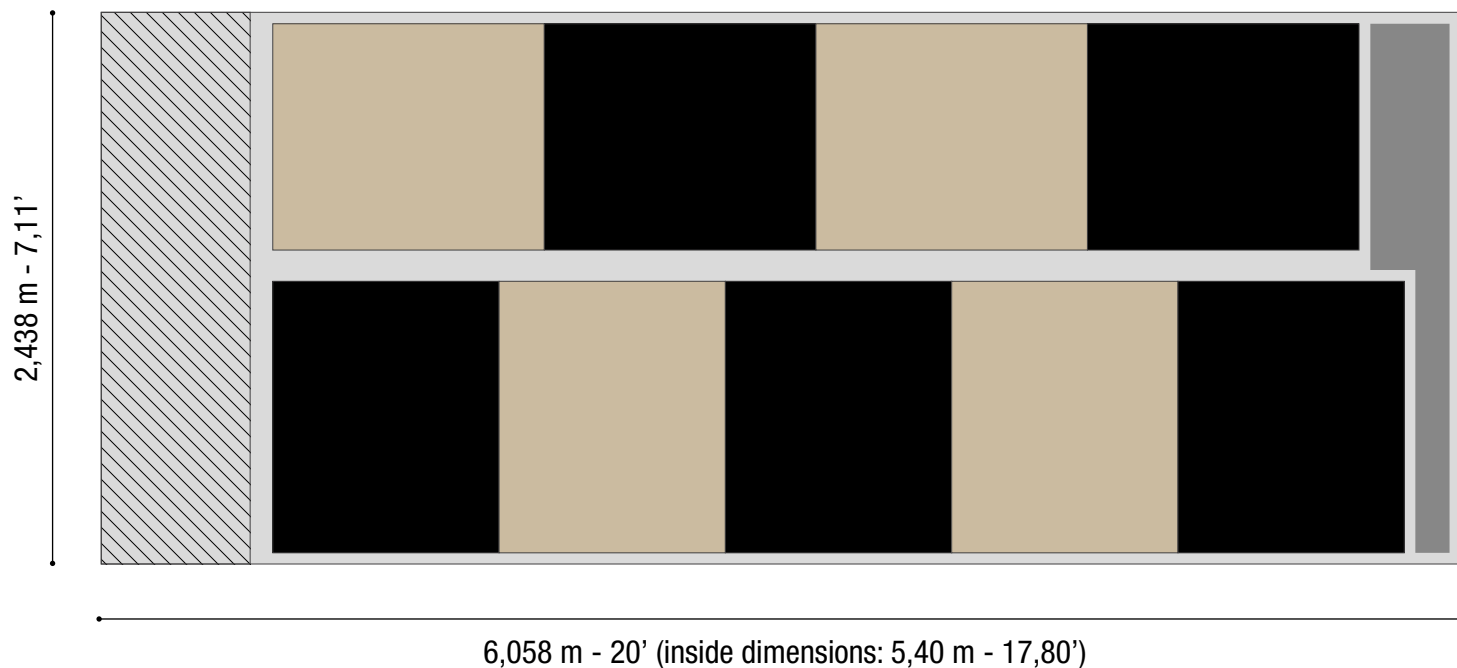

Overseas Transport Systems

LOADING CAPACITY

Space for 1 floor loaded pallet.

Generator set.

CONTAINER	PALLET	LOADING
20' REEFER container	VMF pallets 100 cm (39,37") x 120 cm (47,24")	9 pallets (+ 1 floor loaded pallet)

For the generator set to work properly and to ensure efficient air circulation, cases must be loaded below the red line indicated inside the container.