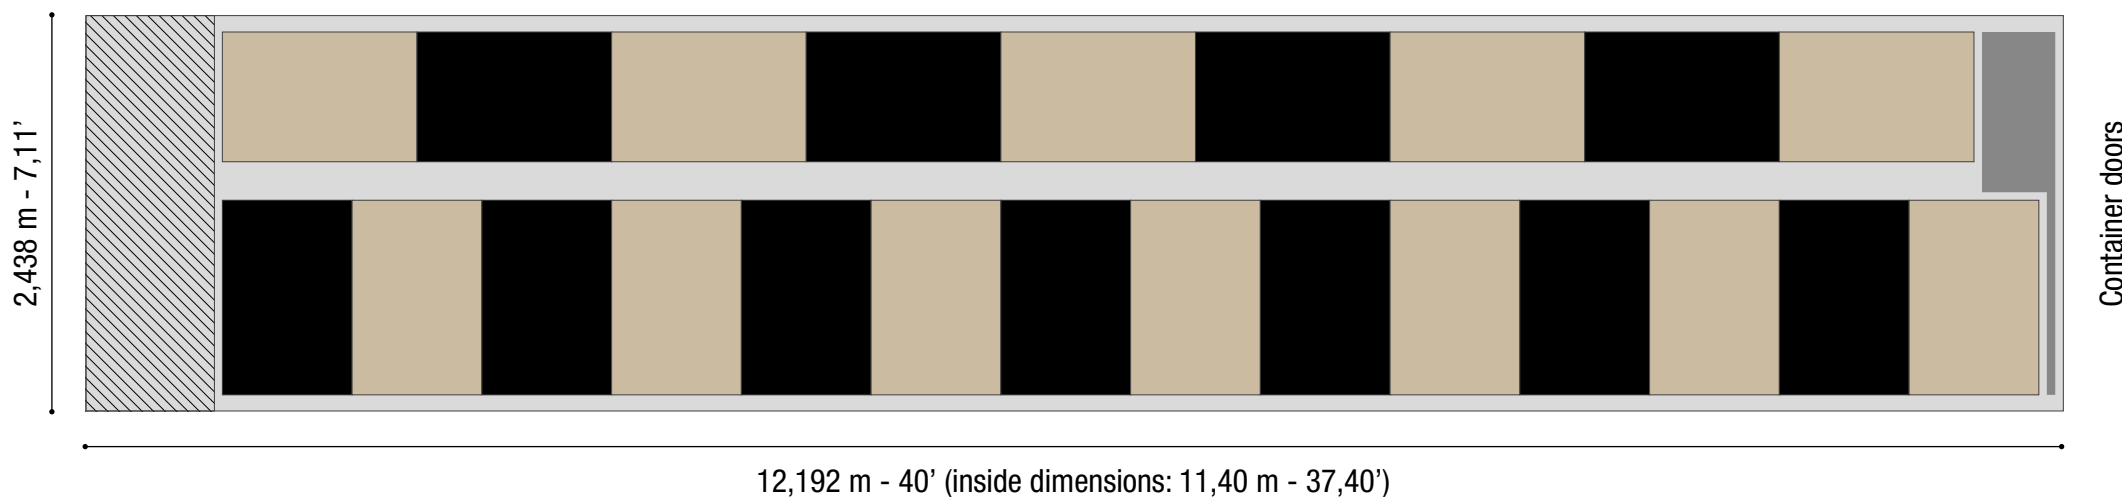

Overseas Transport Systems

CONTAINER	PALLET	LOADING
40' DRY container	VMF pallets 100 cm (39,37") x 120 cm (47,24")	21 pallets (+ 1 floor loaded pallet)

Overseas Transport Systems

LOADING CAPACITY

 Space for 1 to 1,5 floor loaded pallet.